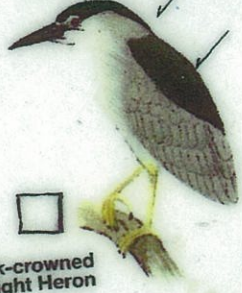

♂ eclipse

Wigeon

Mallard

Smew

Tufted Duck

Pintail

♂ eclipse

sexes similar

Spot-billed Duck

Little Grebe

Coot

Common Gallinule

Jungle Crow

Great Tit

summer

Great Cormorant

winter

Little Egret

Great Egret

winter

Rufous Turtle Dove

Carrion Crow

Gray Starling

Black-crowned Night Heron