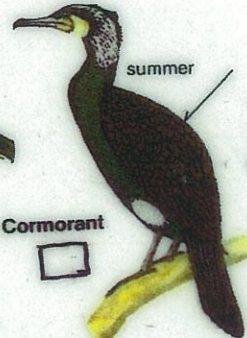

♂ eclipse

Wigeon

Mallard

Smew

Tufted Duck

Pintail

♂ eclipse

sexes similar

Spot-billed Duck

Little Grebe

Coot

Common Gallinule

Jungle Crow

Great Tit

summer

Great Cormorant

winter

Little Egret

Great Egret

winter

Rufous Turtle Dove

Carrion Crow

Gray Starling

Black-crowned Night Heron