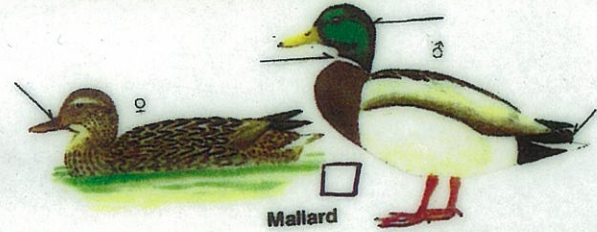

WINTER BIRDS AT UENO

Japanese Pygmy Woodpecker

Pochard

Green-winged Teal

Black-headed Gull

winter

Brown-eared Bulbul

Shoveler

♂ eclipse

Wigeon

Mallard

Smew

Tufted Duck

Pintail

♂ eclipse

sexes similar

Spot-billed Duck

Little Grebe

Coot

Common Gallinule

Jungle Crow

Great Tit

summer

Great Cormorant